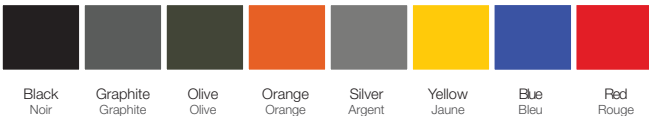

Available colors | Couleurs disponibles

**1. DJI^{TM} Mavic 2
Pro | Zoom**

**2. Battery to power
bank adaptor**

Adaptateur pour batterie externe

3. Batteries (X3)

Batteries (X3)

**4. Battery charging
hub + car charger**

Station de recharge de batterie +
Chargeur allume-cigare

**5. Multi cavity : Low-noise
propellers / cables**

Multi cavité: Hélices à faible bruit / câbles

6. Remote control

Télécommande

7. Charger

Chargeur